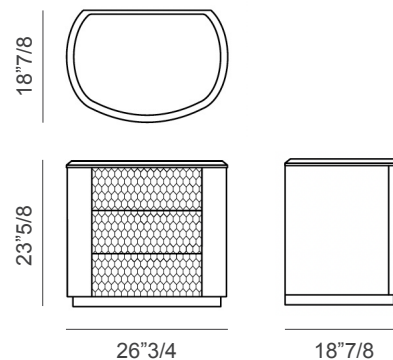

Charlotte

Description

Nightstand with multilayer structure with Cacao Walnut veneered. It comes with three drawers, with drawer slides “Blumotion” system, with the front part covered in leather with a refined hexagon quilting.

The top is available in Cacao Walnut or in marble and the base is offered in a wide range of metal finishes.
Made in Italy.

*Ask for available models of handles for the drawers.

Dimensions

26”3/4W x 18”7/8D x 23”5/8H