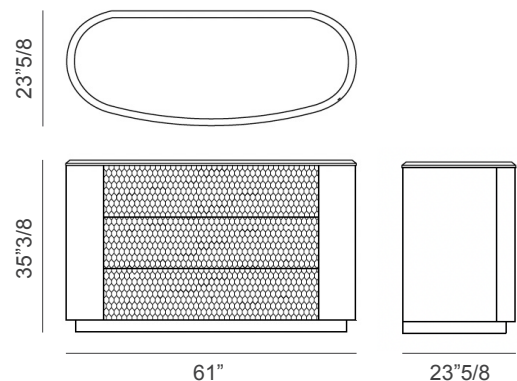

Charlotte

Description

Dresser with multilayer structure covered in leather or with Cacao Walnut veneered. It comes with three drawers, with drawer slides “Blumotion” system, with the front part covered in leather with a refined hexagon quilting.

The top is available in Cacao Walnut or in marble and the base is offered in a wide range of metal finishes. Made in Italy.

*Ask for available models of handles for the drawers.

Dimensions

61”W x 23”5/8D x 35”3/8H