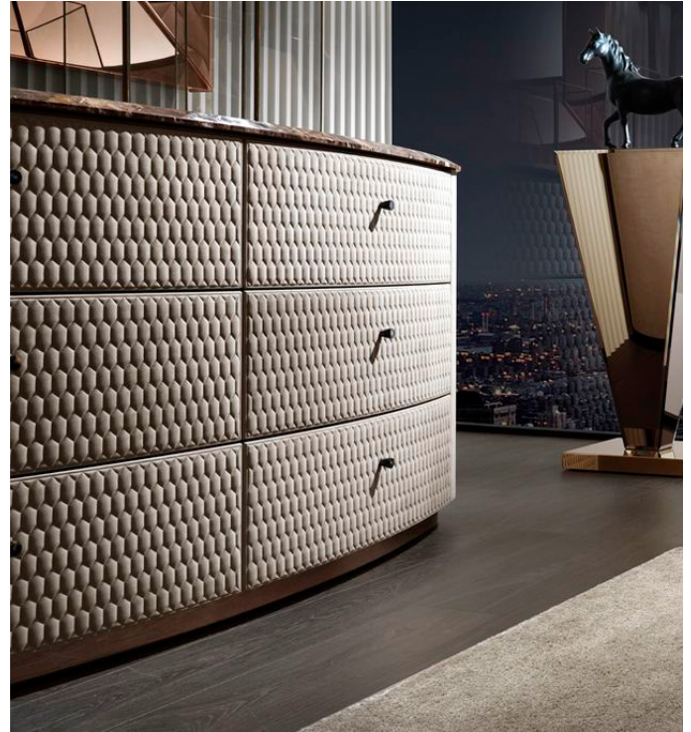

### Description

Dresser with multilayer structure covered in leather or with Cacao Walnut veneered. It comes with six drawers, with drawer slides “Blumotion” system, with the front part covered in leather with a refined hexagon quilting.

The top is available in Cacao Walnut or in marble and the base is offered in a wide range of metal finishes. Made in Italy.

\*Ask for available models of handles for the drawers.

### Dimensions

85”W x 25”5/8D x 35”3/8H

\* For more specifications, please refer to the “Finishes & Materials” PDF