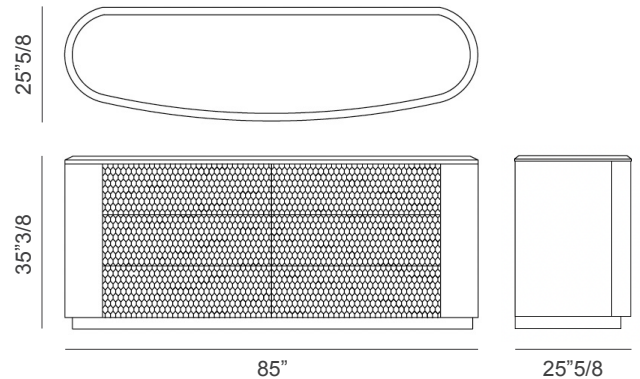

### Description

Dresser with multilayer structure covered in leather or with Cacao Walnut veneered. It comes with six drawers, with drawer slides “Blumotion” system, with the front part covered in leather with a refined hexagon quilting.

### Dimensions

85”W x 25”5/8D x 35”3/8H

\* For more specifications, please refer to the “Finishes & Materials” PDF