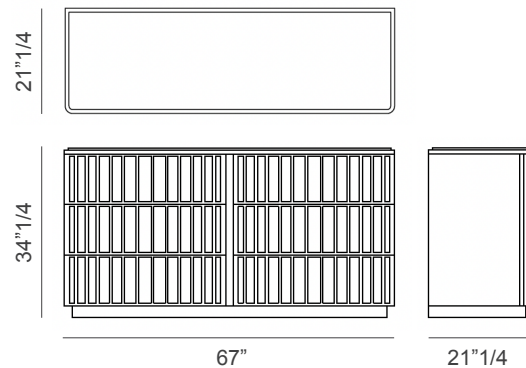

Elite

Description

Dresser with multilayer structure. The front part is covered in leather, and has a refined decorative vertical pattern. Internal part matt lacquered. Inserts, top frame and base in stainless steel.

The top is available in marble. Offered with three or six drawers with drawer slide “Blumotion” system and with the internal part covered in microfiber. Made in Italy.

Dimensions

With 3 drawers: 55”1/8W x 21”1/4D x 34”1/4H

With 6 drawers: 67”W x 21”1/4D x 34”1/4H

* For more specifications, please refer to the “Finishes & Materials” PDF