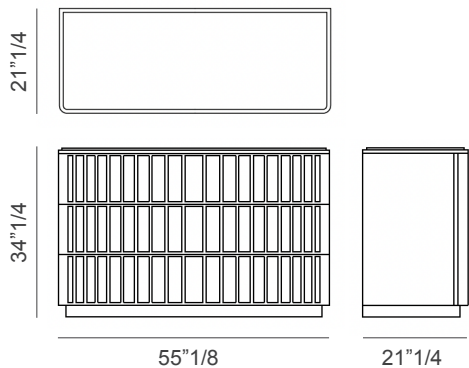

Elite

Description

Dresser with multilayer structure. The front part is covered in leather, and has a refined decorative vertical pattern. Internal part matt lacquered. Inserts, top frame and base in stainless steel.

The top is available in marble. Offered with three or six drawers with drawer slide “Blumotion” system and with the internal part covered in microfiber. Made in Italy.

Dimensions

With 3 drawers: 55”1/8W x 21”1/4D x 34”1/4H

With 6 drawers: 67”W x 21”1/4D x 34”1/4H

* For more specifications, please refer to the “Finishes & Materials” PDF