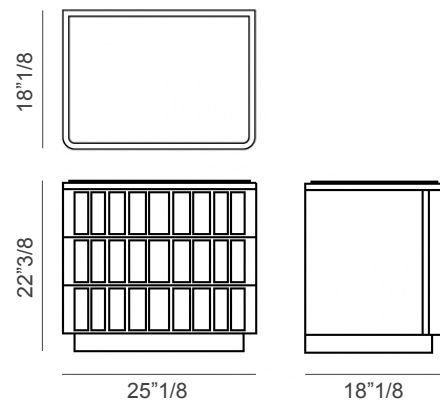

Elite

Description

Nightstand with multilayer structure in Noce Canaletto veneered wood. The front part is covered in leather, and has a refined decorative vertical pattern. Internal part matt lacquered. Inserts, top frame and base in stainless steel.

The top is available in Noce Canaletto wood or in marble. Offered with three drawers with drawer slide "Blumotion" system and with the internal part covered in microfiber. Made in Italy.

Dimensions

25"1/8W x 18"1/8D x 22"3/8H