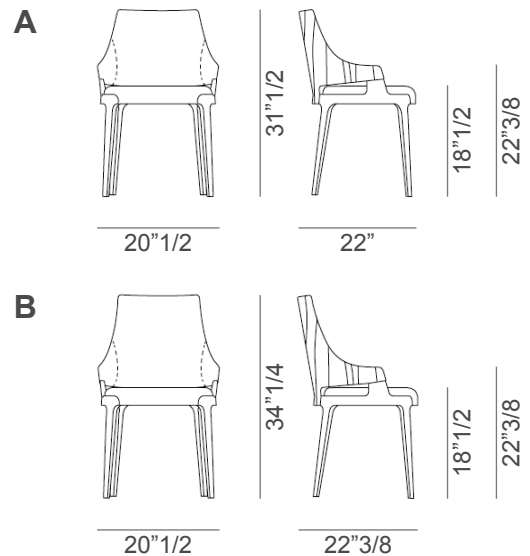

Velis

Design: Mario Ferrarini

Description

Chair with structure in ash wood or Canaletto walnut with external backrest entirely in Canaletto walnut or ash wood. Seat padded in fire-retardant polyurethane foam, upholstered with fabrics or leathers as per collection or customer's own material. Available with low or high backrest. Made in Italy.

Dimensions

A: 20"1/2W x 22"D x 31"1/2H - Low backrest

B: 20"1/2W x 22"3/8D x 34"1/4H - High backrest

Seat height: 18"1/2

Armrest height: 22"3/8

* For more specifications, please refer to the "Finishes & Materials" PDF