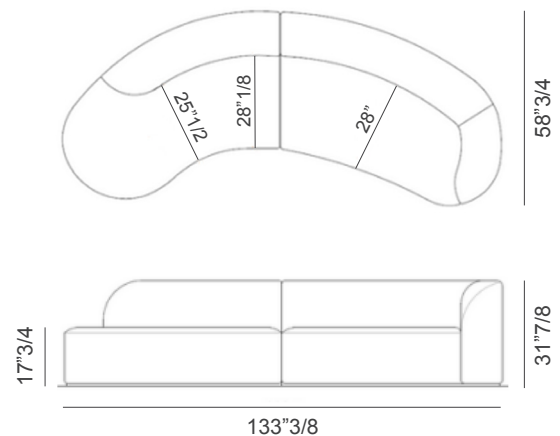

Bolla

Description

Curved upholstered sofa with polyurethane foam. Cover available in a wide range of leather and fabric options. Base made of chrome or gold plated steel band. Made in Italy.

Dimensions

133"3/8W x 58"3/4D x 31"7/8H
Seat height: 17"3/4