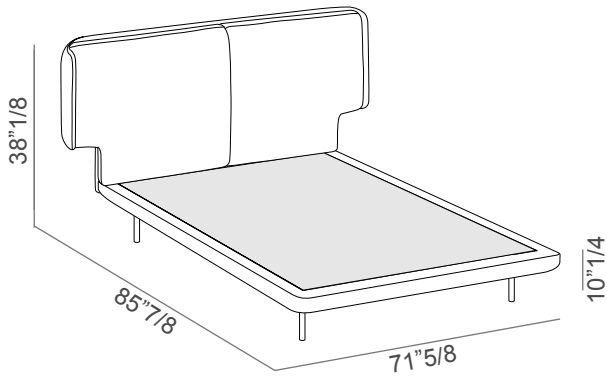

### *Description*

Double bed with headboard structure in E1 class multilayer wood panels, base and footboard in E1 class multilayer wood panels (MDF). Two versions available: all in fabric or with base and headboard in leather and cushions in fabric. The mattress sits flush with the bed frame. Made in Italy.

### Dimensions

#### Queen Size

71"5/8W x 85"7/8D x 38"1/8H  
(To fit American Queen Size mattress: 60" x 80")

#### King Size

87"3/8W x 85"7/8D x 38"1/8H  
(To fit American King Size mattress: 76" x 80")