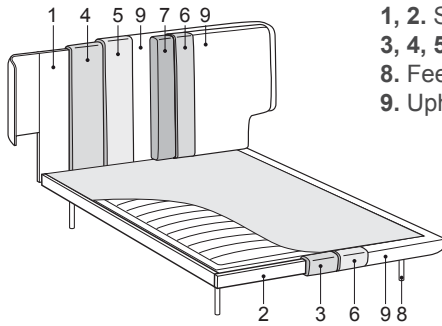

Internal composition:

- 1, 2. Structure
- 3, 4, 5, 6, 7. Padding
8. Feet
9. Upholstery

Metal feet:

		Headboard	Base	Cushions
Upholstery	Removable			
	Non removable		-	-
Padding		+ D.30kg/m³	+ D.30kg/m³	+ D.21kg/m³

* For more specifications, please refer to the "Finishes & Materials" PDF