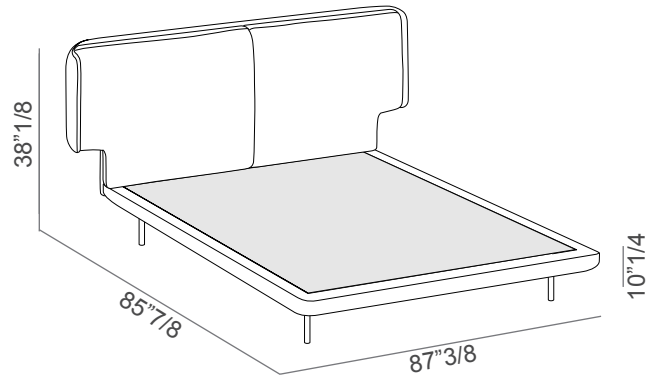

### Dimensions

#### Queen Size

71"5/8W x 85"7/8D x 38"1/8H  
(To fit American Queen Size mattress: 60" x 80")

#### King Size

87"3/8W x 85"7/8D x 38"1/8H  
(To fit American King Size mattress: 76" x 80")