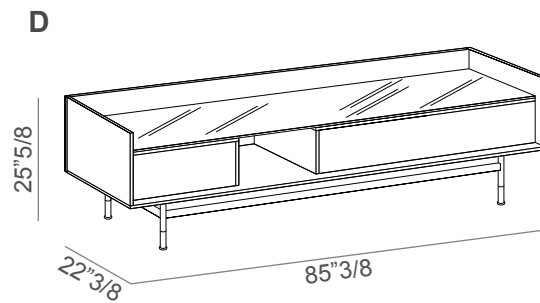

* For more specifications, please refer to the "Finishes & Materials" PDF

Dialogo

Dimensions

A: 85"3/8W x 22"3/8D x 35"3/8H

B: 85"3/8W x 22"3/8D x 35"3/8H

C: 64"5/8W x 22"3/8D x 25"5/8H

D: 85"3/8W x 22"3/8D x 25"5/8H

Note: Size B must always be fixed to the wall.

* For more specifications, please refer to the "Finishes & Materials" PDF