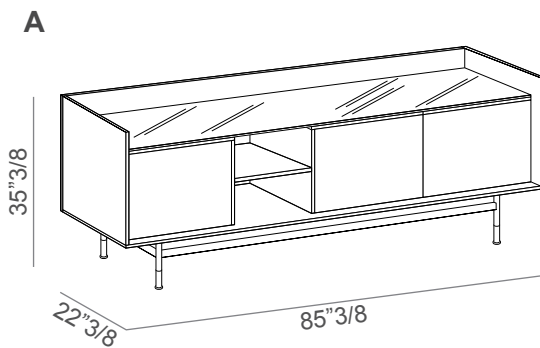

* For more specifications, please refer to the "Finishes & Materials" PDF

Dialogo

Dimensions

A: 85"3/8W x 22"3/8D x 35"3/8H

B: 85"3/8W x 22"3/8D x 35"3/8H

C: 64"5/8W x 22"3/8D x 25"5/8H

D: 85"3/8W x 22"3/8D x 25"5/8H

Note: Size B must always be fixed to the wall.

* For more specifications, please refer to the "Finishes & Materials" PDF