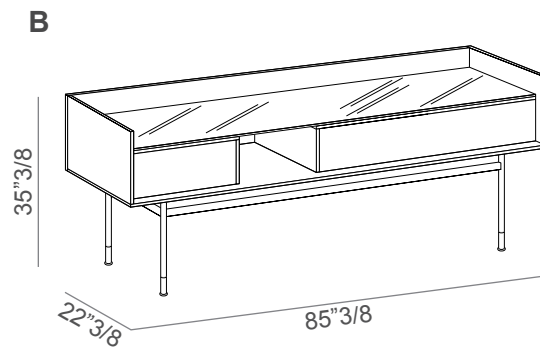

* For more specifications, please refer to the "Finishes & Materials" PDF

Dialogo

Dimensions

A: 85"3/8W x 22"3/8D x 35"3/8H

B: 85"3/8W x 22"3/8D x 35"3/8H

C: 64"5/8W x 22"3/8D x 25"5/8H

D: 85"3/8W x 22"3/8D x 25"5/8H

Note: Size B must always be fixed to the wall.

* For more specifications, please refer to the "Finishes & Materials" PDF