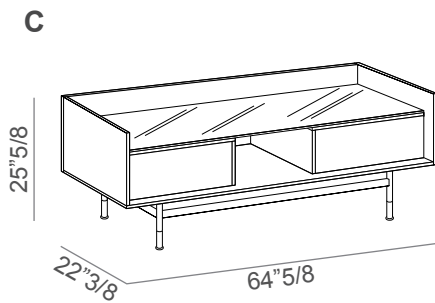

* For more specifications, please refer to the "Finishes & Materials" PDF

Dialogo

Dimensions

A: 85"3/8W x 22"3/8D x 35"3/8H

B: 85"3/8W x 22"3/8D x 35"3/8H

C: 64"5/8W x 22"3/8D x 25"5/8H

D: 85"3/8W x 22"3/8D x 25"5/8H

Note: Size B must always be fixed to the wall.

* For more specifications, please refer to the "Finishes & Materials" PDF