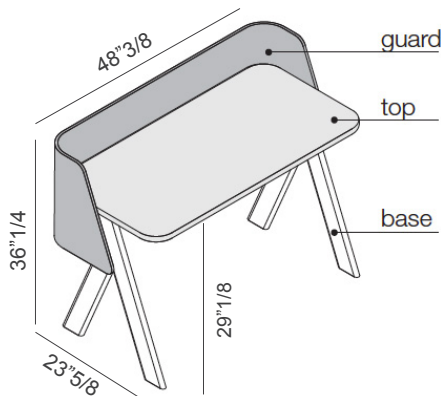

Squid

Design: Francesco Favaretto

Description

Desk suitable for any room in the home. Base with black epoxy or metal standard finish. Top with rounded edges in wood or matt lacquered finish, thickness 7/8".

The desk comes with a guard covered in leather or eco-leather, which acts both as a "visual" partition and as a screen for acoustic absorption.

Also, to fit the desk, the Squid stool, equipped with an endless screw to lift the seat, is offered upon request. Made in Italy.

Dimensions

48"3/8W x 23"5/8D x 36"1/4H

Top height: 29"1/8

Optional Squid stool

Base:

Black epoxy or metal standard

Seat cover:

Fabric or leather