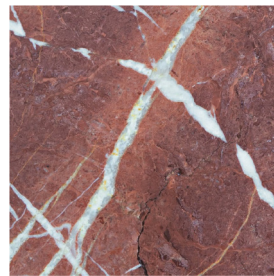

Product: Magic Coffee Table

TOP & LEGS

Glossy/Matt Marble

Calacatta

Saint Denis

Marquinia

Rosso Carpazi

STRUCTURE