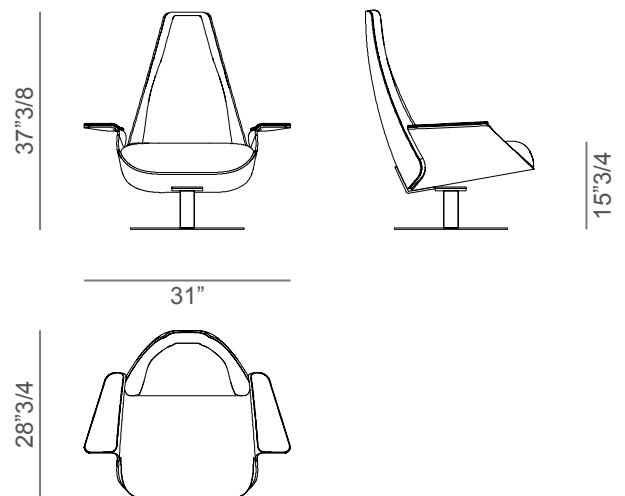

Minerva

Design: Emanuele Missaglia

Description

Lounge chair with lacquered shell, available in metallic finishes. Internal seat, backrest and armrests upholstered in fabric or leather. Metal swivel base available in the same finishes as the shell. Made in Italy.

Dimensions

31"W x 28"3/4D x 37"3/8H

Seat height: 15"3/4

* For more specifications, please refer to the "Finishes & Materials" PDF