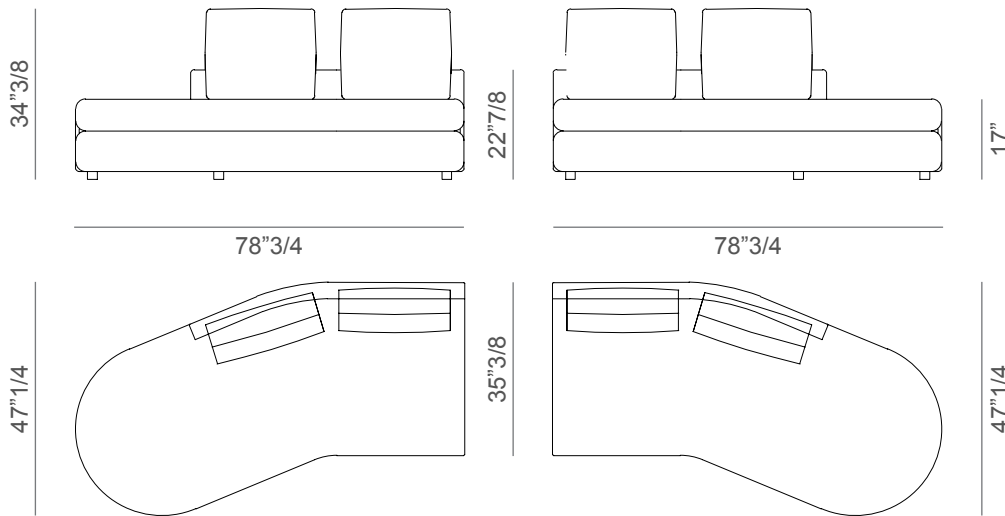

Adone

Design: Emanuele Missaglia

Description

Sectional with wooden structure, padded with polyurethane foam. Additional protecting coating in coupled fabric. Seat and backrest cushions in goose feathers with polyurethane insert. Upholstery in fabrics or leathers as per collection. Decorative cushions available on demand. Made in Italy.

* For more specifications, please refer to the "Finishes & Materials" PDF

Adone

Dimensions

157"1/2W x 47"1/4D x 34"3/8H

Seat height: 17"

Decorative cushions:

* For more specifications, please refer to the "Finishes & Materials" PDF