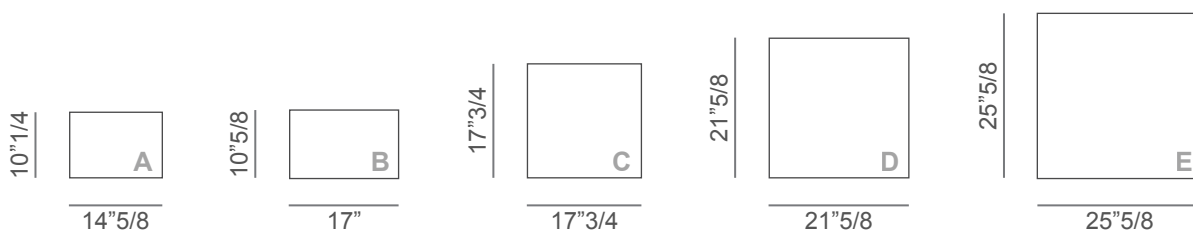

* For more specifications, please refer to the "Finishes & Materials" PDF

Adone

Dimensions

157"1/2W x 47"1/4D x 34"3/8H

Seat height: 17"

Decorative cushions:

* For more specifications, please refer to the "Finishes & Materials" PDF