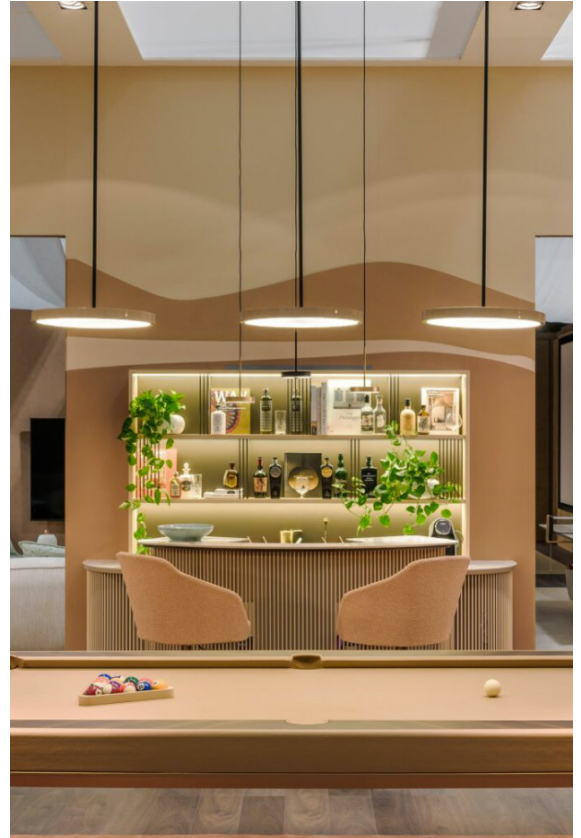

Dry

Description

Home bar composed by wall unit and counter.

Wall unit: equipped with on sight lacquered shelves and LED lights. Distancing decorative elements made of thin lacquered sticks. Working space with stoneware top (available in lacquered glass too) and power outlet to connect small appliances. Lower part composed by 3 doors compartments, one arranged to host small fridge.

Frontal counter: with stoneware "Calacatta Vecchia Macchia" top (available in lacquered glass too). Inside space with on sight shelves and working space. Decorative thin lacquered sticks all around the counter. Structure completely lacquered. Made in Italy.