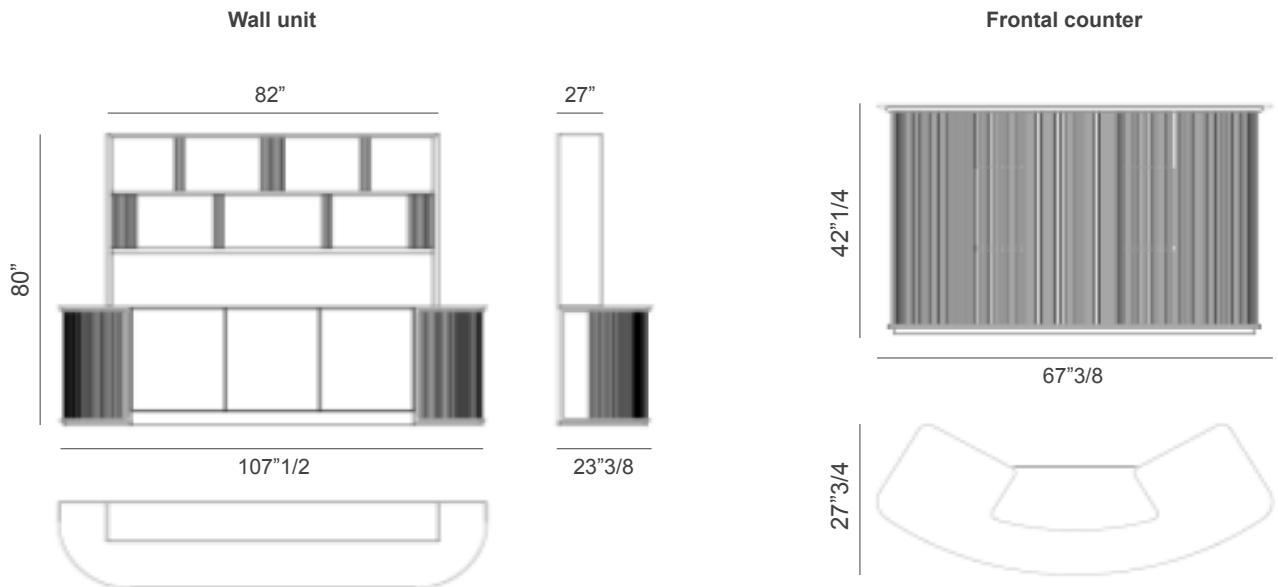

Dry

Description

Home bar composed by wall unit and counter.

Wall unit: equipped with on sight lacquered shelves and LED lights. Distancing decorative elements made of thin lacquered sticks. Working space with stoneware top (available in lacquered glass too) and power outlet to connect small appliances. Lower part composed by 3 doors compartments, one arranged to host small fridge.

* For more specifications, please refer to the "Finishes & Materials" PDF

Dry

Dimensions

Wall unit: 107"1/2W x 23"3/8D x 80"H

Frontal counter: 67"3/8W x 27"3/4D x 42"1/4H

* For more specifications, please refer to the "Finishes & Materials" PDF