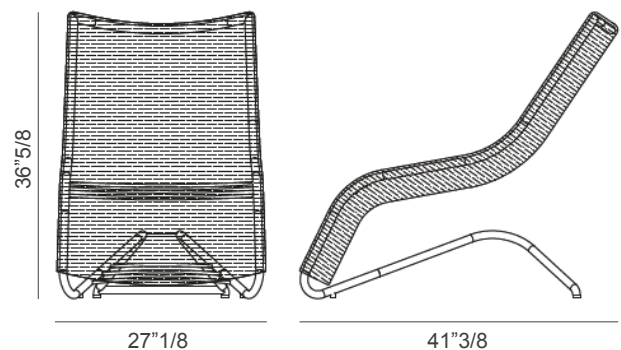

Playa

Description

Lounger with structure made of metal and hand-braided rope, available in the following combinations:

- . Bronze metal + Grey rope
- . Bronze metal + White rope
- . Black metal + Black rope

Cylindrical headrest cushion is included.
Made in Italy.

Dimensions

27"1/8W x 41"3/8D x 36"5/8H

* For more specifications, please refer to the "Finishes & Materials" PDF