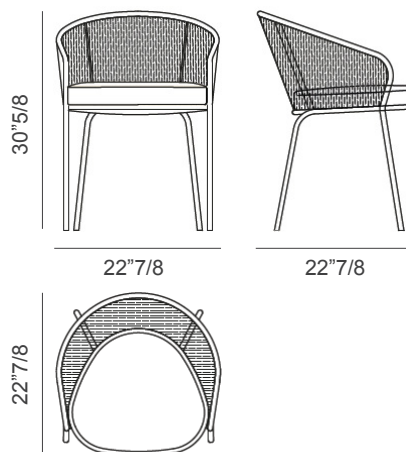

Minerva

Description

Armchair with structure in outdoor Bronze metal, woven with hand-braided grey rope. Seat and back cushions available in fabric. Made in Italy.

Dimensions

22"7/8W x 22"7/8D x 30"5/8H

* For more specifications, please refer to the "Finishes & Materials" PDF