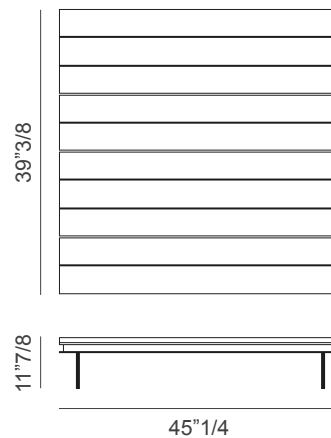

Memphis

Description

Coffee table with base with four legs available in outdoor Bronze aluminum.

The rectangular top is offered in marble or ceramic for outdoor or in Ilarch & mahogany wood inlay. Made in Italy.

Dimensions

45"1/4W x 39"3/8D x 11"7/8H

* For more specifications, please refer to the "Finishes & Materials" PDF