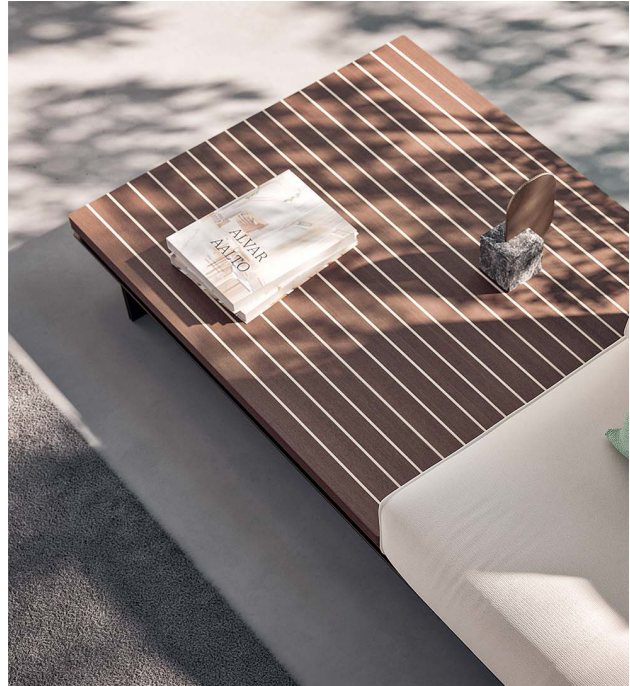

Memphis

Description

Coffee table with base with four legs available in outdoor Bronze aluminum.

The rectangular top is offered in marble or ceramic for outdoor or in Ilarch & mahogany wood inlay. Made in Italy.

Dimensions

45"1/4W x 39"3/8D x 11"7/8H

* For more specifications, please refer to the "Finishes & Materials" PDF