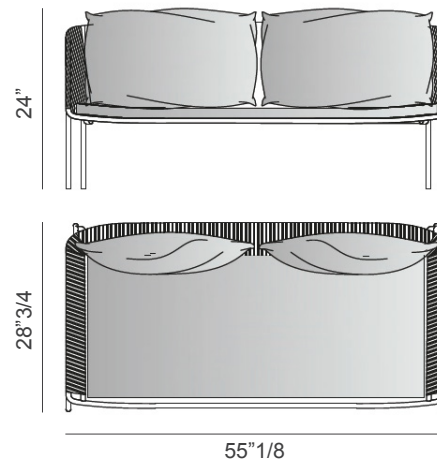

Demetra

Description

Sofa with metal structure woven with hand-braided rope available in different combinations. Seat and back cushions covered in fabric. Made in Italy.

Available combinations:

- . Bronze metal + Grey rope
- . Bronze metal + Green rope
- . White metal + Light grey rope

Dimensions

55"1/8W x 28"3/4D x 24"H

* For more specifications, please refer to the "Finishes & Materials" PDF