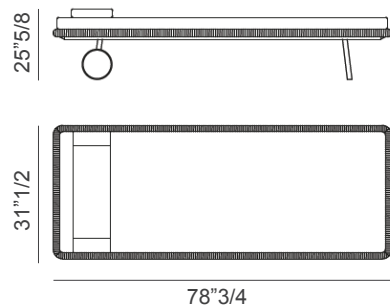

- . Bronze metal + Grey rope
- . Bronze metal + Green rope
- . White metal + Light grey rope

Dimensions

78"3/4W x 31"1/2D x 25"5/8H

* For more specifications, please refer to the "Finishes & Materials" PDF