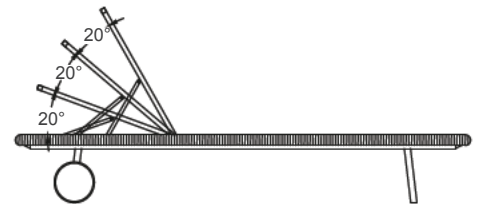

Demetra

Description

Lounger with reclining back and metal structure woven with hand-braided rope available in different combinations. Mattress and headrest cushion covered in fabric. Made in Italy.

Available combinations:

- . Bronze metal + Grey rope
- . Bronze metal + Green rope
- . White metal + Light grey rope

Dimensions

78"3/4W x 31"1/2D x 25"5/8H

* For more specifications, please refer to the "Finishes & Materials" PDF