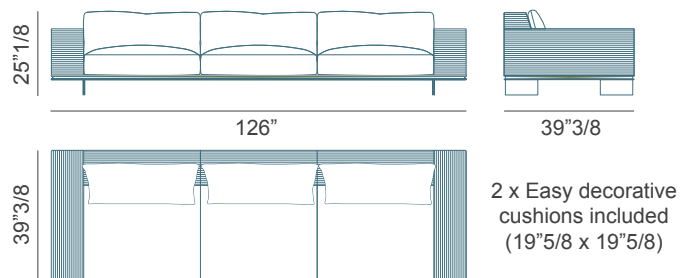

Memphis

Description

Sofa with bronze metal base. It stands out for the stylish structure made of metal woven with hand-braided rope, available in different combinations. The comfortable seat and back cushions are upholstered in fabric. Also, square Easy decorative cushions are included. Made in Italy.
Available combinations: Bronze metal + Grey rope or Bronze metal + Green rope.

Dimensions

A) 90"1/2W x 39"3/8D x 25"1/8H

B) 126"W x 39"3/8D x 25"1/8H

* For more specifications, please refer to the "Finishes & Materials" PDF