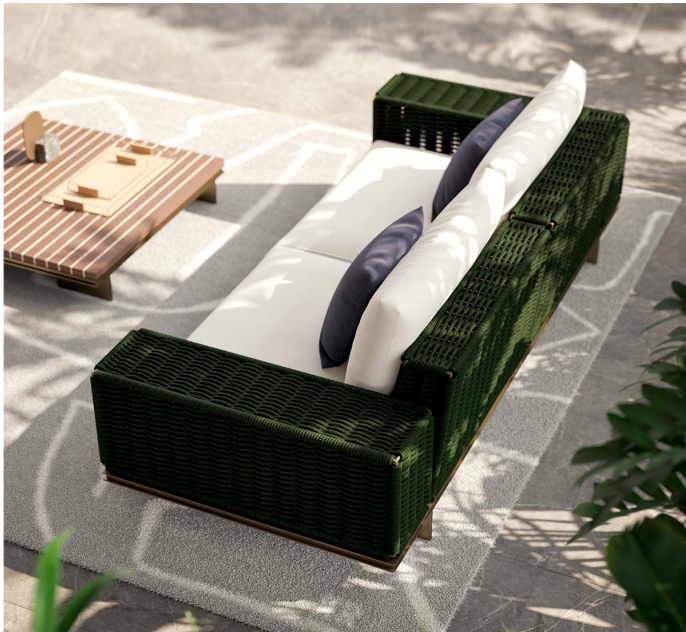

Memphis

Description

Sofa with bronze metal base. It stands out for the stylish structure made of metal woven with hand-braided rope, available in different combinations. The comfortable seat and back cushions are upholstered in fabric. Also, square Easy decorative cushions are included. Made in Italy.
Available combinations: Bronze metal + Grey rope or Bronze metal + Green rope.

Dimensions

A) 90"1/2W x 39"3/8D x 25"1/8H

B) 126"W x 39"3/8D x 25"1/8H

* For more specifications, please refer to the "Finishes & Materials" PDF