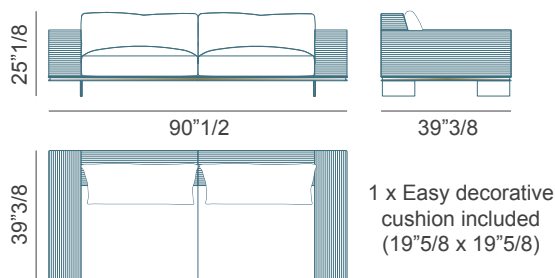

Memphis

Description

Sofa with bronze metal base. It stands out for the stylish structure made of metal woven with hand-braided rope, available in different combinations. The comfortable seat and back cushions are upholstered in fabric. Also, square Easy decorative cushions are included. Made in Italy.
Available combinations: Bronze metal + Grey rope or Bronze metal + Green rope.

Dimensions

A) 90"1/2W x 39"3/8D x 25"1/8H

B) 126"W x 39"3/8D x 25"1/8H

* For more specifications, please refer to the "Finishes & Materials" PDF