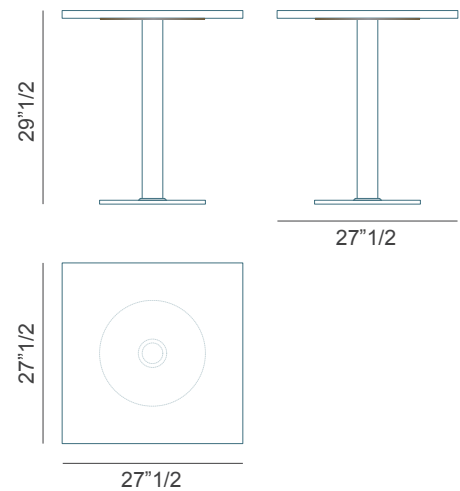

Wood

Description

Bistro table with ceramic, marble or wood square top and central metal base in outdoor bronze finish. Made in Italy.

Dimensions

27" 1/2W x 27" 1/2D x 29" 1/2H

* For more specifications, please refer to the "Finishes & Materials" PDF