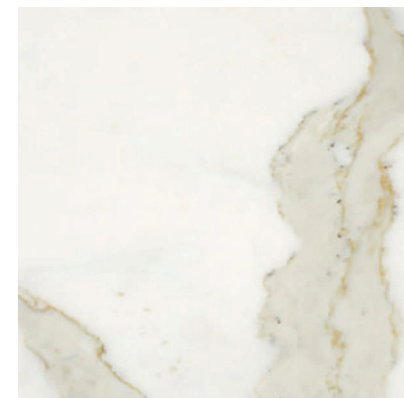

Marmo tecnico calacatta