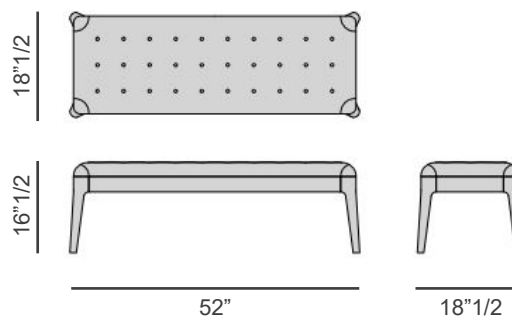

## *Description*

Bench with frame in solid canaletto walnut and seat with tufted upholstery in the fabrics, eco-leathers or leathers of the collection. The buttons can be ton sur ton or in contrast.

## *Dimensions*

### **Bench:**

52"W x 18"1/2"D x 16"1/2"H