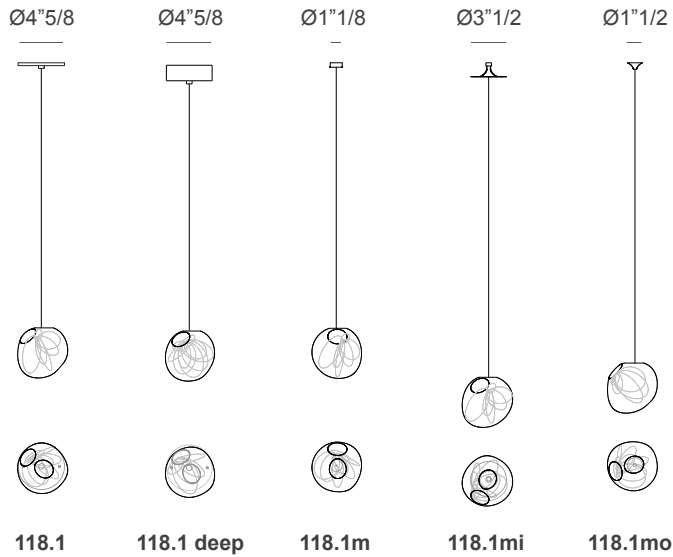

### *Description*

Suspension lamp with a coaxial cable suspension system in a random configuration. Lamps and power supplies are included. Five single pendant models available:

- . 118.1 Random Single clear pendant, Ø4"5/8 x 1/4"H round canopy.
  - . 118.1 deep Random Single clear pendant, Ø4"5/8 x 1"5/8H round canopy.
  - . 118.1m\* Random Single clear pendant, Ø1"1/8 round canopy.
  - . 118.1mi\* Random Single clear pendant, Ø3"1/2 round canopy.
  - . 118.1mo\* Random Single clear pendant, Ø1"1/2 round canopy.
- \*118.1m/mi/mo require a new build/suspended ceiling with remote mounted power supplies.

The undulating interior layer of each 118 carries the ghost of the steel cage used in its formation. Air blown into its core pushes the molten glass into the recesses of the cage. Gravity and heat coax these unpredictable, multifarious tendrils to elongate, following the initial shape the steel has set for it. That cage, sheared off in a final step, is cleaned and used to seed another 118. Designed by Bocci.

## Dimensions

Pendant:  $\pm \text{Ø}5''1/2 - 6''1/4$

$\pm \text{Ø}5''1/2 - 6''1/4$

Specifications: 

**Mounting:** Ceiling mounted.

**Glass Color:** White.

**Lamp:** 1.5W LED, 2500K, 130lm.

**Coaxial Length:** 118''1/8 standard / up to 1200''3/4 max. Adjustable length.