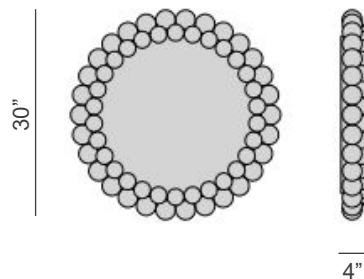

## *Description*

Wall mirror with frame made of 60 wooden spheres in solid canaletto walnut.

## *Dimensions*

Ø30" x 4"H