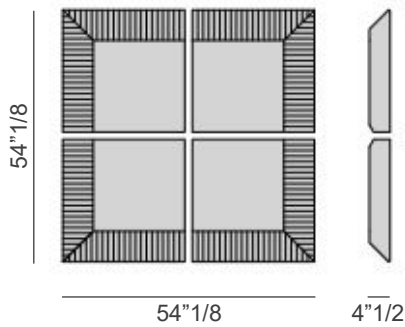

Triple

Dimensions

Corner:

26"3/8W x 26"3/8H x 4"1/2D

Central (without frame):

19"5/8W x 19"5/8H x 1"1/8D

Lateral:

26"3/8W x 19"5/8H x 4"1/2D

Comp. A:

54"1/8W x 54"1/8H x 4"1/2D