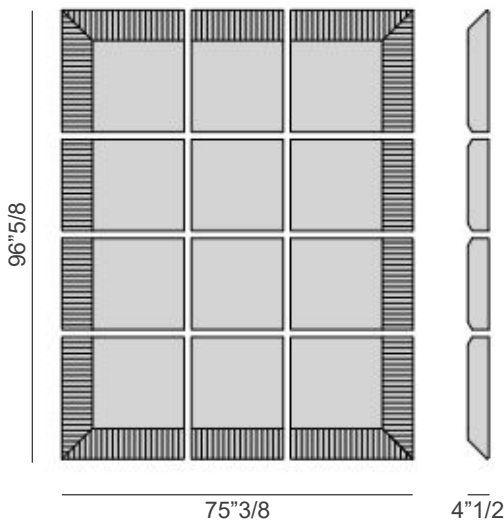

Comp. C:

75"3/8W x 96"5/8H x 4"1/2D