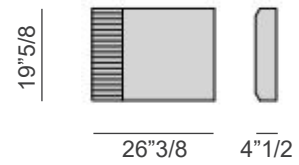

### Dimensions

#### Corner:

26"3/8W x 26"3/8H x 4"1/2D

#### Central (without frame):

19"5/8W x 19"5/8H x 1"1/8D

#### Lateral:

26"3/8W x 19"5/8H x 4"1/2D