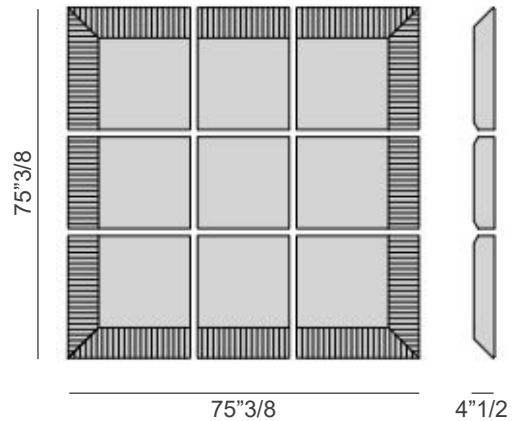

Comp. B:

75"3/8W x 75"3/8H x 4"1/2D