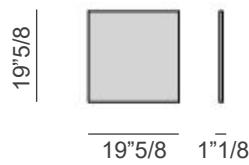

### Dimensions

#### Corner:

26"3/8W x 26"3/8H x 4"1/2D

#### Central (without frame):

19"5/8W x 19"5/8H x 1"1/8D

#### Lateral:

26"3/8W x 19"5/8H x 4"1/2D