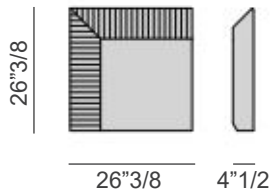

### Dimensions

#### Corner:

26"3/8W x 26"3/8H x 4"1/2D

#### Lateral:

26"3/8W x 19"5/8H x 4"1/2D

#### Comp. D:

96"5/8W x 96"5/8H x 4"1/2D