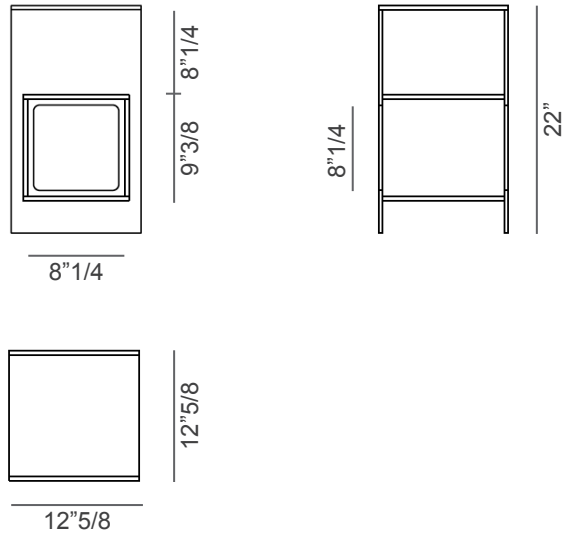

## *Description*

Side table with cubic inner compartment in 3/8" thick glass. Available in various finishes. Made in Italy.

## *Finishes and materials*

- A: Transparent glass structure and cube.
- B: Extra light glass structure, opal white glass cube.
- C: Extra light glass structure, smoked grey glass cube.
- D: Smoked grey glass structure, Black95 glass cube.
- E: Extra light glass structure, bronze glass inner compartment.
- F: Extra light glass structure, blue glass inner compartment.
- G: Structure and inner compartment in extra light glass.

### *Dimensions*

12"5/8W x 12"5/8D x 22"H

(For more specifications, please refer to "Finishes & Materials")