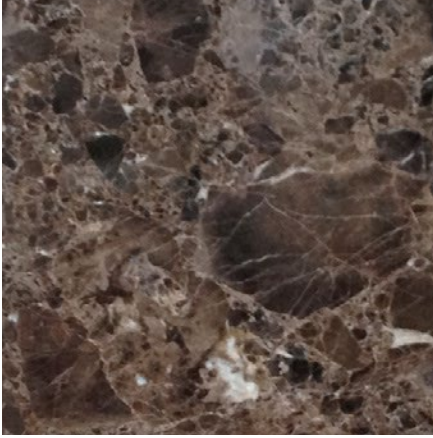

**Product:** Mir

Frame - Wood

---

Glossy or Matt Ebony

Glossy or Matt Canaletto Walnut

Glossy Lacquered Ivory

Matt Wenge

## Base - Metal

---

Bright Light Gold

Bright Chrome

Matt Satined Bronze

Bright Black Chrome

Champagne Matt Gold

## Handle - Marble

---

Emperador Dark Marble