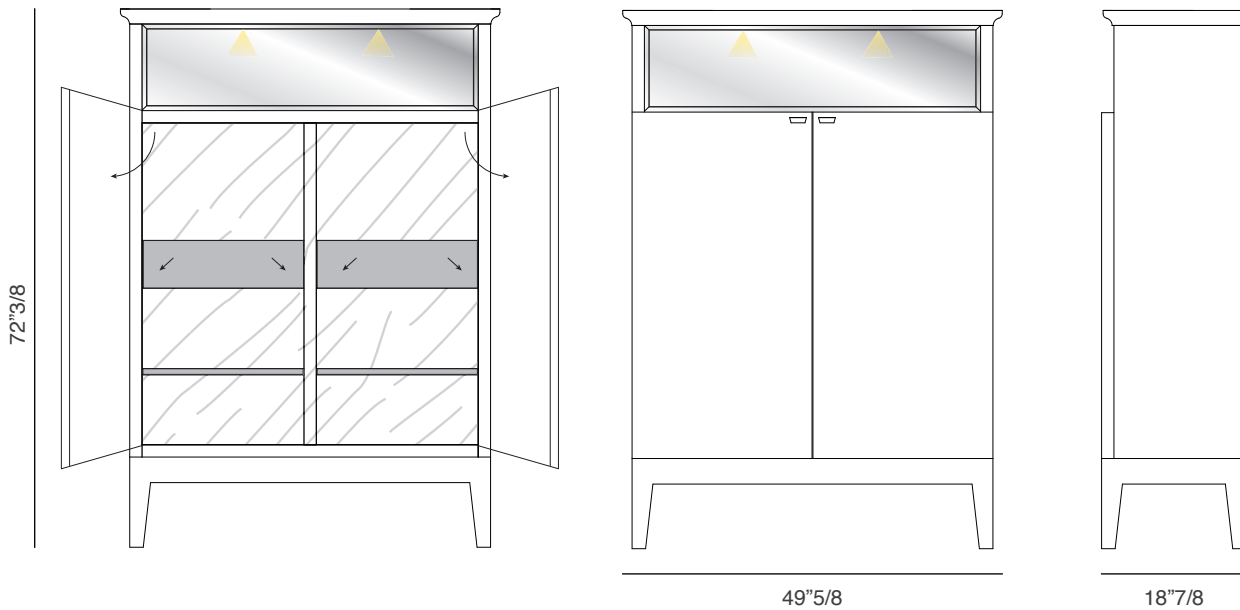

Eric

Design: Elle Studio

Description

The Eric cupboard has wooden frame and doors and an open compartment with back panel in bevelled bronze or smoky mirror lighted with LED spotlights. The wooden pieces can be matt ebony, matt Canaletto walnut or matt wenge. Option of covering the doors in leather. The drawer's interiors and internal shelves are covered in velvet or leather. The handles come in cast bronze. The metal base is available in: bright light gold, bright chrome, bright black chrome or matt satined bronze.

Finishes and materials

Covers: Leather: C.O.L. or categories 3, 9, 15 or 18.

Back Panel: Bronze or smoky mirror with bevel with spotlights.

Frame & Doors: Wood: matt ebony, matt Canaletto walnut or matt wenge.

Base: Metal: bright light gold, bright chrome, bright black chrome or matt satined bronze.

(For more specifications, please refer to "Finishes & Materials")

Eric Cupboard: 49"5/8W x 18"7/8D x 72"3/8H