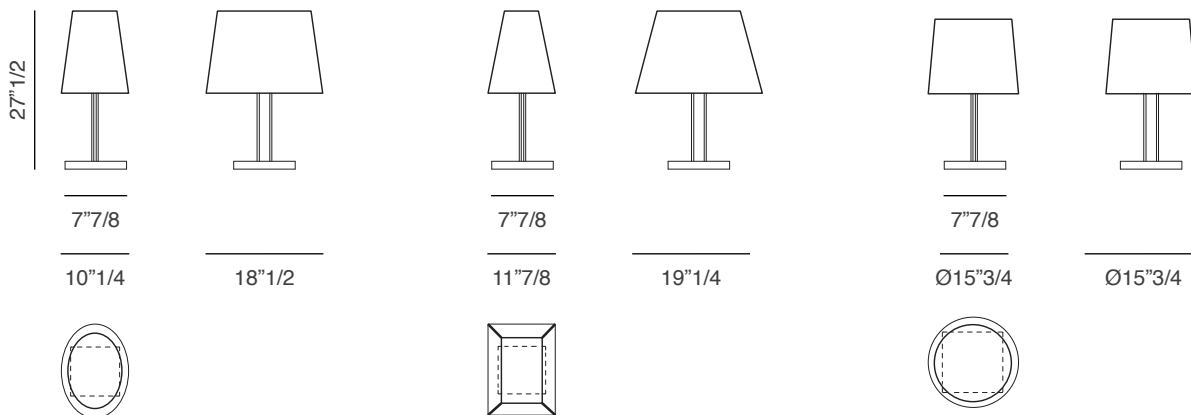

Lampshade: Lined in 100% Shantung Silk fabric, natural linen, Tulle or in Lace.

(For more specifications, please refer to "Finishes & Materials")

Akilele Oval Floor Lamp: 23"5/8W x 15"D x 68"1/8H

Akilele Rectangular Floor Lamp: 22"W x 11"7/8D x 68"1/8H

Akilele Round Floor Lamp: Ø21"1/4 x 68"1/8H

Akilele Oval Table Lamp: 18"1/2W x 10"1/4D x 27"1/2H

Akilele Rectangular Table Lamp: 19"1/4W x 11"7/8D x 27"1/2H

Akilele Round Table Lamp: Ø15"3/4 x 27"1/2H