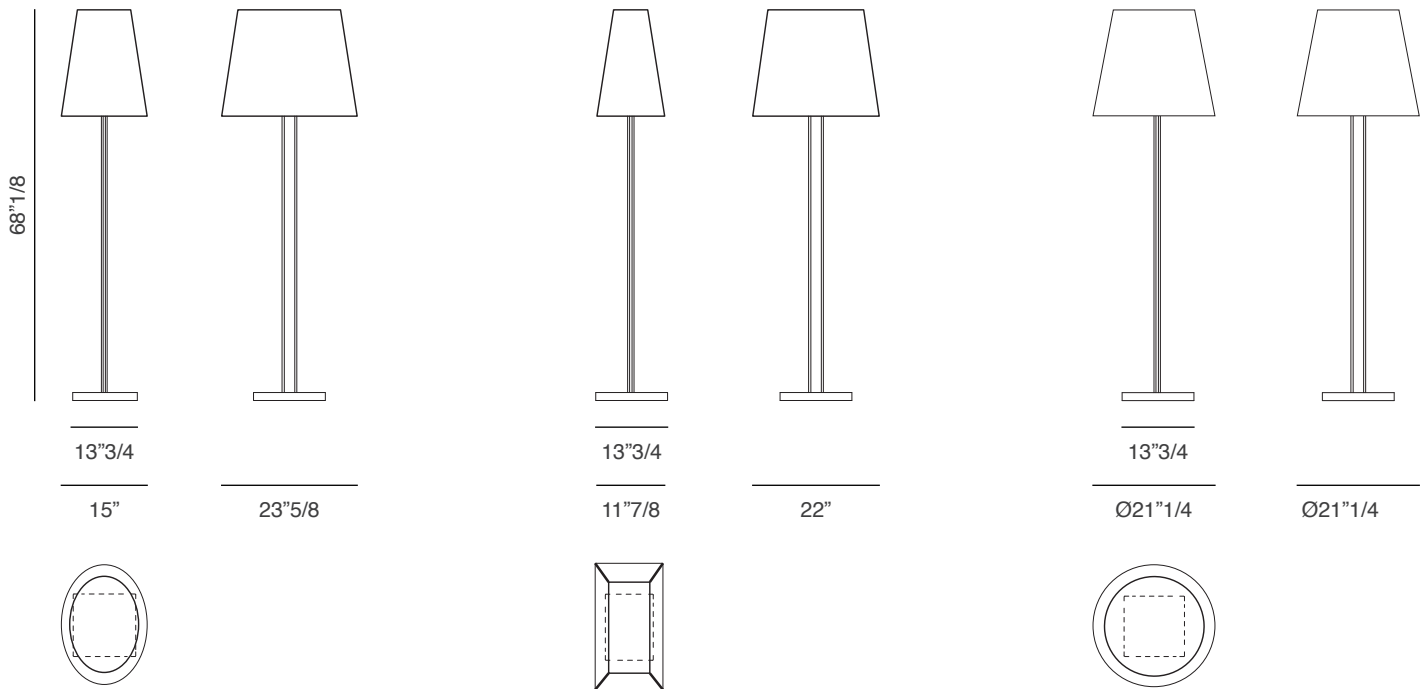

Akilele

Design: Elle Studio

Description

The Akilele floor and table lamps have a metal frame in: bright light gold, bright chrome, bright black chrome, matt satined bronze. A column in bevelled marble in: Calacatta gold marble, Frappuccino marble, Agatha Black marble, Emperador dark marble; or covered in leather. The lampshade is lined in 100% Shantung Silk fabric, natural linen, Tulle or in Lace. Touch-sensitive activation. Standard electrification: 230V, 50Hz - E26.

Finishes and materials

Frame: Metal: bright light gold, bright chrome, bright black chrome, matt satined bronze.

Column: Marble: Calacatta gold, Frappuccino, Agatha Black or Emperador dark; or covered in Leather: C.O.L. or categories 3, 15 or 18.

Lampshade: Lined in 100% Shantung Silk fabric, natural linen, Tulle or in Lace.

(For more specifications, please refer to "Finishes & Materials")

Akilele Oval Floor Lamp: 23"5/8W x 15"D x 68"1/8H

Akilele Rectangular Floor Lamp: 22"W x 11"7/8D x 68"1/8H

Akilele Round Floor Lamp: Ø21"1/4 x 68"1/8H

Akilele Oval Table Lamp: 18"1/2W x 10"1/4D x 27"1/2H

Akilele Rectangular Table Lamp: 19"1/4W x 11"7/8D x 27"1/2H

Akilele Round Table Lamp: Ø15"3/4 x 27"1/2H