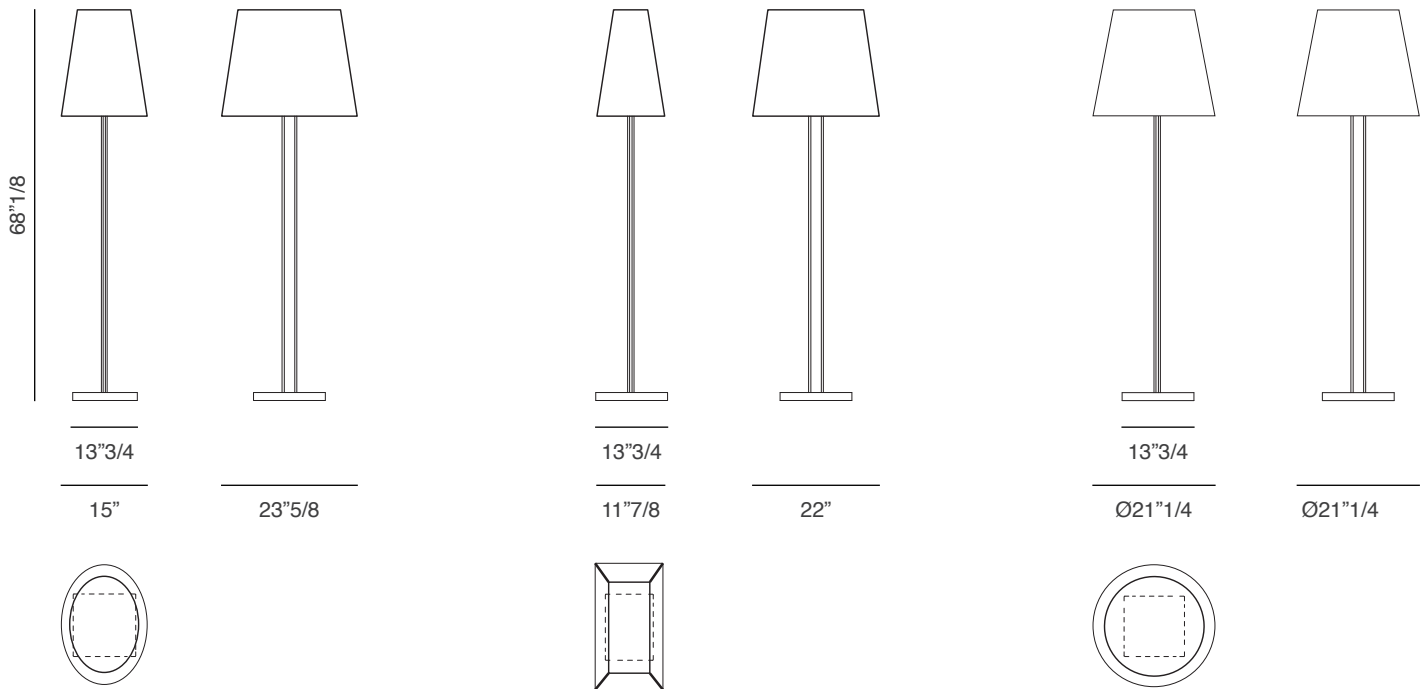

Akilele

Design: Elle Studio

Description

The Akilele floor and table lamps have a metal frame in: bright light gold, bright chrome, bright black chrome, matt satined bronze. A column in bevelled marble in: Calacatta gold marble, Frappuccino marble, Agatha Black marble, Emperador dark marble; or covered in leather. The lampshade is lined in 100% Shantung Silk fabric, natural linen, Tulle or in Lace. Touch-sensitive activation. Standard electrification: 110V, 50Hz - E26.

Finishes and materials

Frame: Metal: bright light gold, bright chrome, bright black chrome, matt satined bronze.

Column: Marble: Calacatta gold, Frappuccino, Agatha Black or Emperador dark; or covered in Leather: C.O.L. or categories 3, 15 or 18.

Lampshade: Lined in 100% Shantung Silk fabric, natural linen, Tulle or in Lace.

(For more specifications, please refer to "Finishes & Materials")

Akilele Oval Floor Lamp: 23"5/8W x 15"D x 68"1/8H

Akilele Rectangular Floor Lamp: 22"W x 11"7/8D x 68"1/8H

Akilele Round Floor Lamp: Ø21"1/4 x 68"1/8H

Akilele Oval Table Lamp: 18"1/2W x 10"1/4D x 27"1/2H

Akilele Rectangular Table Lamp: 19"1/4W x 11"7/8D x 27"1/2H

Akilele Round Table Lamp: Ø15"3/4 x 27"1/2H