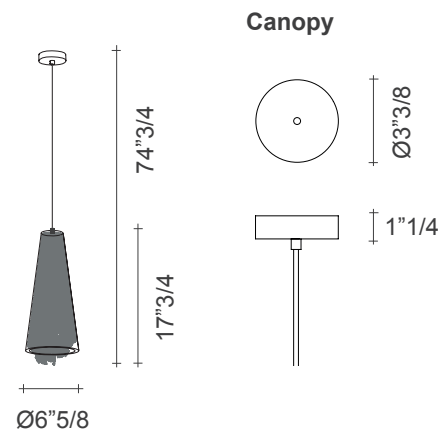

Frame

Description

Suspension lamp made with a metal leaf, enclosed inside a borosilicate glass preserving a delicate imprint of nature. Hidden inside is a single bulb which glows from within. Bulb is not included. Made in Italy.

Light source: E12 LED 4W.

Dimensions

Ø6"5/8 x 74"3/4

Finishes and materials

Diffuser: White, Coral, Silver or Gold and clear glass.

(For more specifications, please refer to "Finishes & Materials")