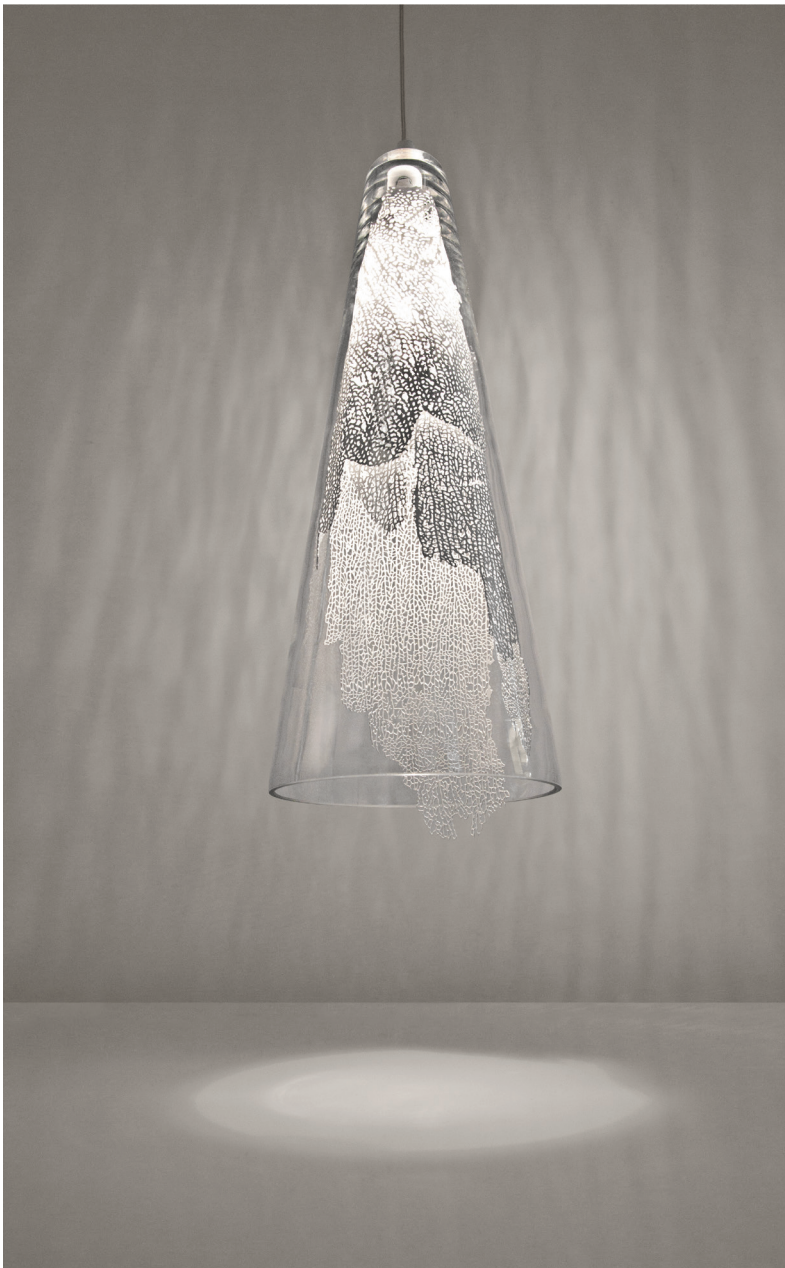

Frame

Description

Suspension lamp made with a metal leaf, enclosed inside a borosilicate glass preserving a delicate imprint of nature. Hidden inside is a single bulb which glows from within. Bulb is not included. Made in Italy.

Light source: E12 LED 4W.

Dimensions

Ø6"5/8 x 74"3/4

Finishes and materials

Diffuser: White, Coral, Silver or Gold and clear glass.

(For more specifications, please refer to "Finishes & Materials")