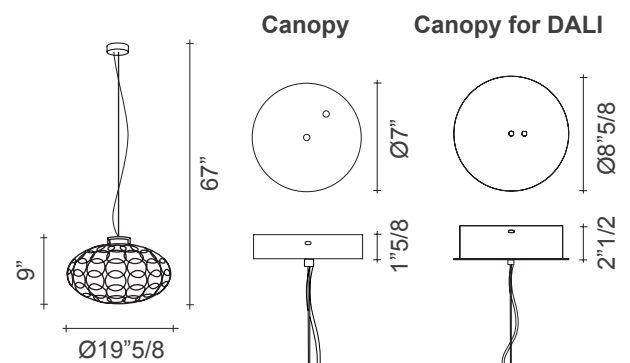

#### **Light source:**

Integrated COB LED 18W 1640 lm  
2700 or 3000K.

Dimming: 1-10V PUSH or DALI syst.

### *Dimensions*

Ø19"5/8 x 67"H

**Canopy:** Ø7" x 1"5/8H

**Canopy for DALI:** Ø8"5/8 x 2"1/2H