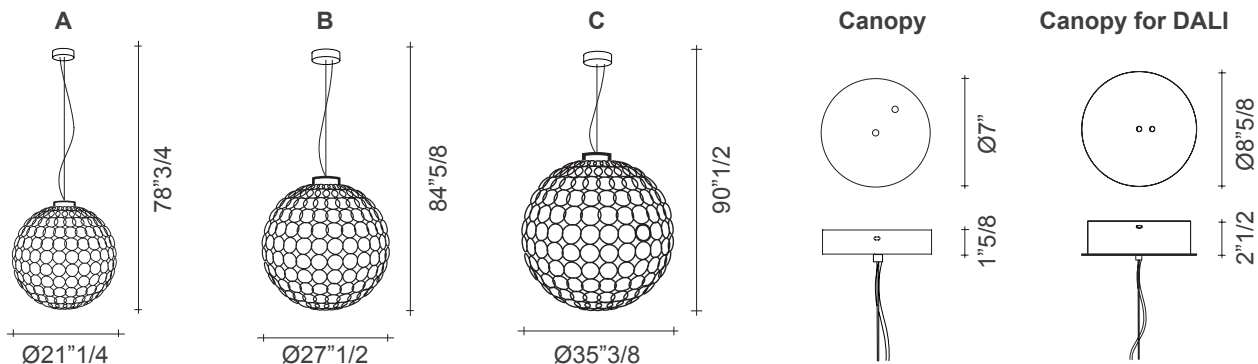

### Dimensions

A)  $\text{Ø}21\text{''}1/4 \times 78\text{''}3/4\text{H}$

B)  $\text{Ø}27\text{''}1/2 \times 84\text{''}5/8\text{H}$

C)  $\text{Ø}35\text{''}3/8 \times 90\text{''}1/2\text{H}$

Canopy:  $\text{Ø}7\text{''} \times 1\text{''}5/8\text{H}$

Canopy for DALI:  $\text{Ø}8\text{''}5/8 \times 2\text{''}1/2\text{H}$

(For more specifications, please refer to "Finishes & Materials")