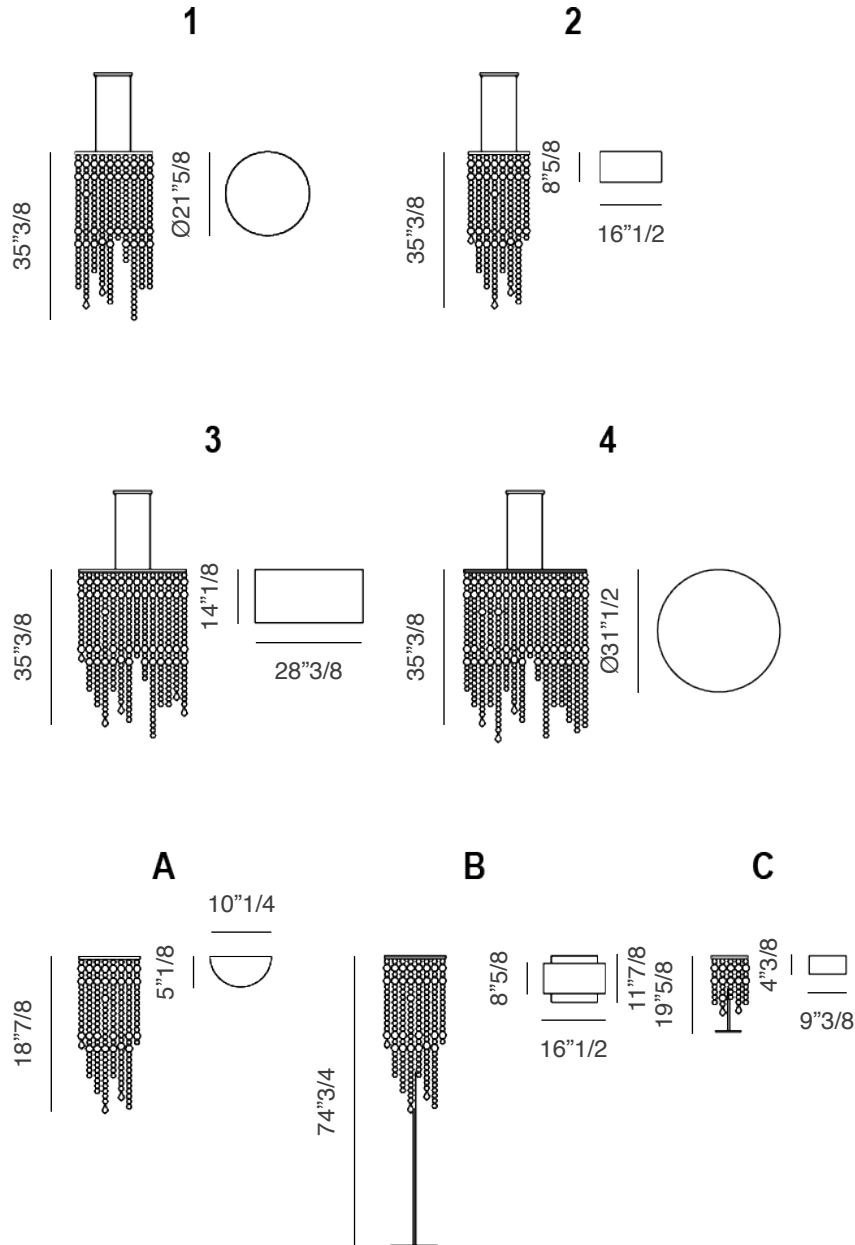

Venezia

Design: Emanuele Zenere

Description

Floor lamp, wall lamp and suspension lamp with chromed steel frame. Lampshade made of glass pendants. Bulbs included.

Finishes and materials

Frame: Chrome steel (08)

Lampshade: Glass pendants.

(For more specifications, please refer to "Finishes & Materials")

Venezia Suspension Lamp 1: $\text{Ø}21''5/8 \times 35''3/8\text{H}$

Venezia Suspension Lamp 2: $16''1/2\text{W} \times 8''5/8\text{D} \times 35''3/8\text{H}$

Venezia Suspension Lamp 3: $28''3/8\text{W} \times 14''1/8\text{D} \times 35''3/8\text{H}$

Venezia Suspension Lamp 4: $\text{Ø}31''1/2 \times 35''3/8\text{H}$

Venezia Wall Lamp A: $10''1/4\text{W} \times 5''1/8\text{D} \times 18''7/8\text{H}$

Venezia Floor Lamp B: $16''1/2\text{W} \times 11''7/8\text{D} \times 74''3/4\text{H}$

Venezia Table Lamp C: $9''3/8\text{W} \times 4''3/4\text{D} \times 19''5/8\text{H}$

1/2 6 G9 lights 25W double switch