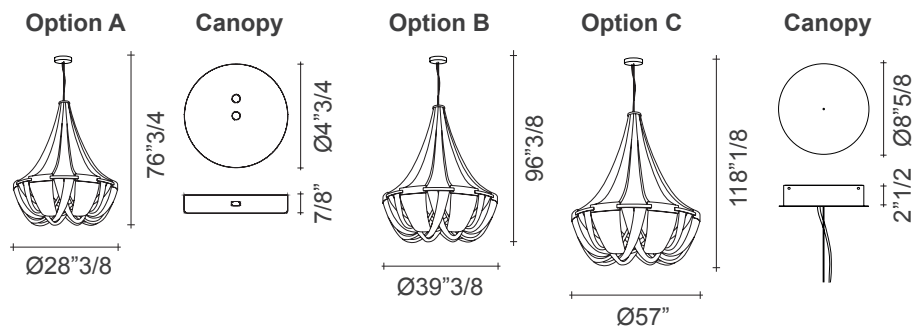

Light source:

- A) G9 LED dimmable 8x3,5W.
- B) G9 LED dimmable 12x3,5W.
- C) G9 LED dimmable 14x3,5W.

Finishes and materials

Diffuser: Nickel, brushed bronze or gold plated.

Dimensions

- A) $\text{Ø}28\frac{3}{8}$ x $76\frac{3}{4}$ H
- Canopy:** $\text{Ø}4\frac{3}{4}$ x $7\frac{7}{8}$ H
- B) $\text{Ø}39\frac{3}{8}$ x $96\frac{3}{8}$ H
- C) $\text{Ø}57$ x $118\frac{1}{8}$ H
- Canopy:** $\text{Ø}8\frac{5}{8}$ x $2\frac{1}{2}$ H