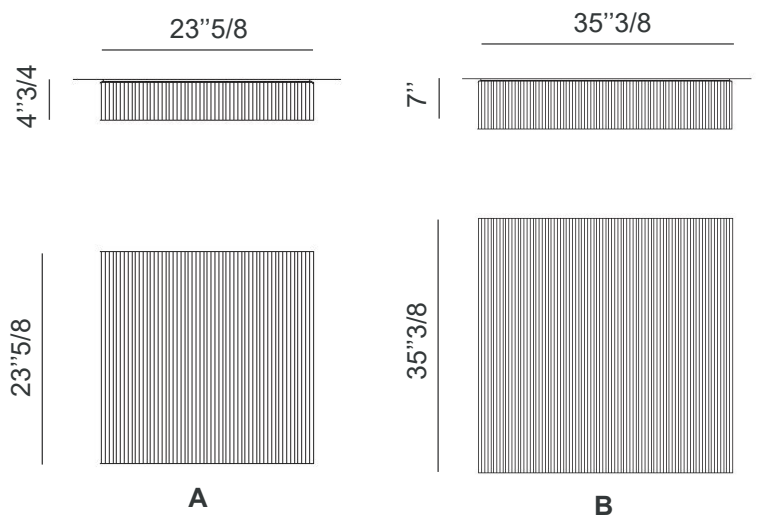

## Description

Ceiling lamp with metal frame and hand-made silken thread lampshade. Screw fitting light source or fluorescent with 2GX13 fitting.

## Dimensions

- A) 23"5/8W x 23"5/8D x 4"3/4H  
B) 35"3/8W x 35"3/8D x 7"H