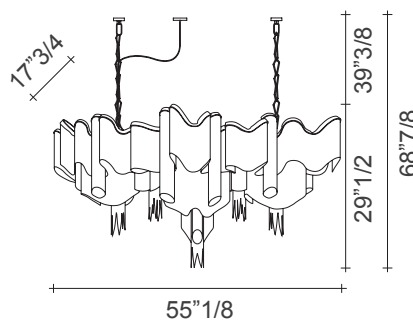

Stream

Design: Christian Lava

Description

Suspension lamp with metal structure and diffuser made with brass chains available in three different finishes. Canopy same color as diffuser. Bulbs are not included. Made in Italy.

Light source:

G9 LED dimmable 12 x 3,5W +
GU10 LED dimmable 3 x 5W.

Finishes and materials

Diffuser: Nickel, black nickel or gold plated.

Dimensions

55"1/8W x 17"3/4D x 68"7/8H

Canopy

(For more specifications, please refer to "Finishes & Materials")