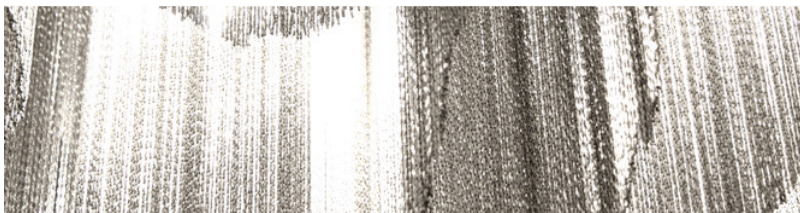

Stream

Design: Christian Lava

Description

Suspension lamp with metal structure and diffuser made with brass chains available in three different finishes. Canopy same color as diffuser. Bulbs are not included. Made in Italy.

Light source:

G9 LED dimmable 12 x 3,5W +
GU10 LED dimmable 3 x 5W.

Finishes and materials

Diffuser: Nickel, black nickel or gold plated.

Dimensions

55"1/8W x 17"3/4D x 68"7/8H

Canopy

(For more specifications, please refer to "Finishes & Materials")