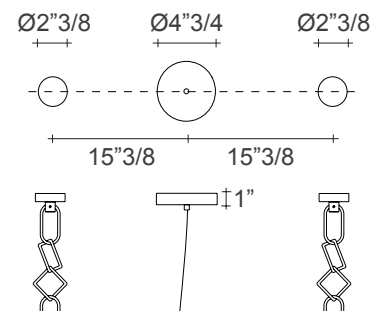

Stream

Design: Christian Lava

Description

Suspension lamp with metal structure and diffuser made with brass chains available in three different finishes. Canopy same color as diffuser. Bulbs are not included. Made in Italy.

Light source:

G9 LED dimmable 12 x 3,5W +
GU10 LED dimmable 3 x 5W.

Finishes and materials

Diffuser: Nickel, black nickel or gold plated.

Dimensions

55"1/8W x 17"3/4D x 68"7/8H

Canopy

(For more specifications, please refer to "Finishes & Materials")