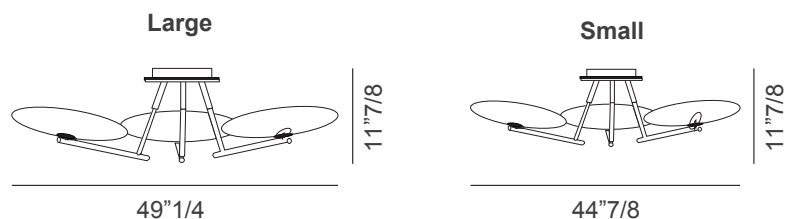

Mami

Design: Umberto Asnago

Description

Ceiling lamp with metal structure in graphite matt or brushed bronze.
Shade in white blown glass. **Light source:** 3x10W LED 3000 K.
Made in Italy.

Dimensions

Large: 49"1/4W x 11"7/8H
3 shades Ø15"3/4
Small: 44"7/8W x 11"7/8H
3 shades Ø11"7/8

Finishes and materials

Structure: Graphite matt or brushed bronze.
Shade: White blown glass.

(For more specifications, please refer to "Finishes & Materials")