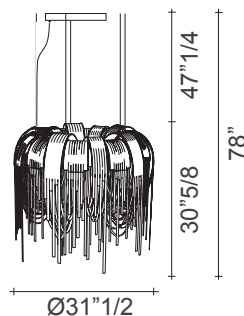

## Dimensions

Ø31"1/2 x 78"H

### Canopy:

14"1/8 x 2"1/8D x 2"1/8H

### Canopy for DALI:

9"7/8 x 4"D x 2"1/8H

*(For more specifications, please refer to "Finishes & Materials")*