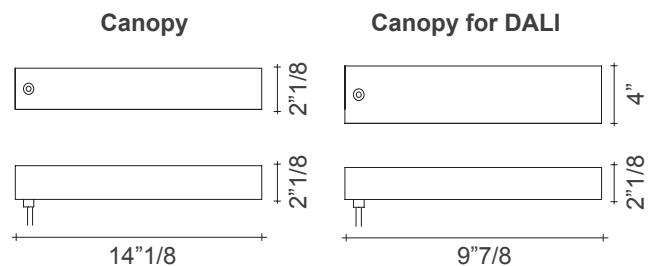

## Dimensions

Ø31"1/2 x 78"H

### Canopy:

14"1/8 x 2"1/8D x 2"1/8H

### Canopy for DALI:

9"7/8 x 4"D x 2"1/8H

*(For more specifications, please refer to "Finishes & Materials")*