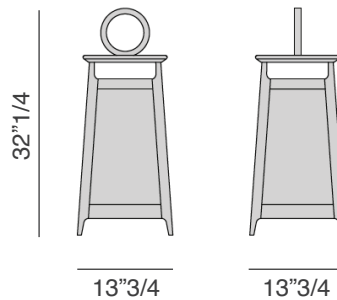

## *Description*

Floor lamp in solid canaletto walnut and clear glass. Base with LED lighting.

## *Dimensions*

13"3/4W x 13"3/4D x 32"1/4H