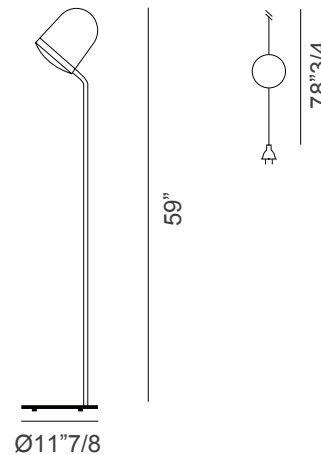

## *Description*

Floor lamp with gold, rose gold or graphite matt varnished metal structure. Shade in white blown glass. Bulb not included. Dimmer included.

**Light source:** 1x 5W - E12 LED.  
Made in Italy.

## *Dimensions*

Ø11"7/8 x 59"H

**Cable length:** 78"3/4