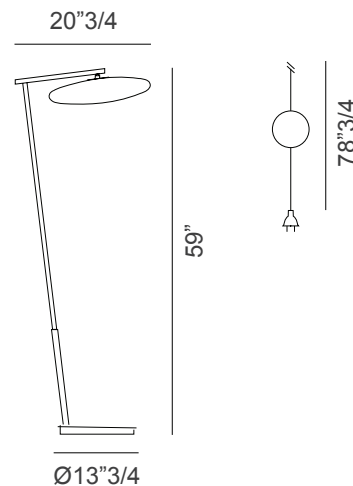

Mami

Design: Umberto Asnago

Description

Floor lamp with metal structure in graphite matt or brushed bronze. Shade in white blown glass.

Light source: 10W LED 3000 K.
Made in Italy.

Dimensions

20"3/4W x 59"H

Base: Ø13"3/4

Shade: Ø11"7/8

Cable length: 78"3/4

Finishes and materials

Structure: Graphite matt or brushed bronze.

Shade: White blown glass.

(For more specifications, please refer to "Finishes & Materials")