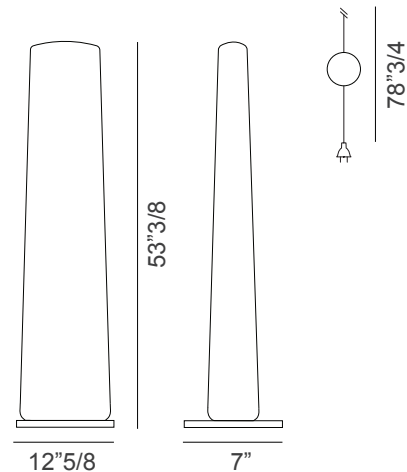

Polar

Design: Umberto Asnago

Description

Floor lamp with structure in graphite varnished metal and shade in matt white blown glass.

Light source: 58W LED 2700K.

Dimmer included.

Made in Italy.

Dimensions

12"5/8W x 7"D x 53"3/8H

Finishes and materials

Structure: Graphite varnished metal.

Shade: Matt white blown glass.

(For more specifications, please refer to "Finishes & Materials")