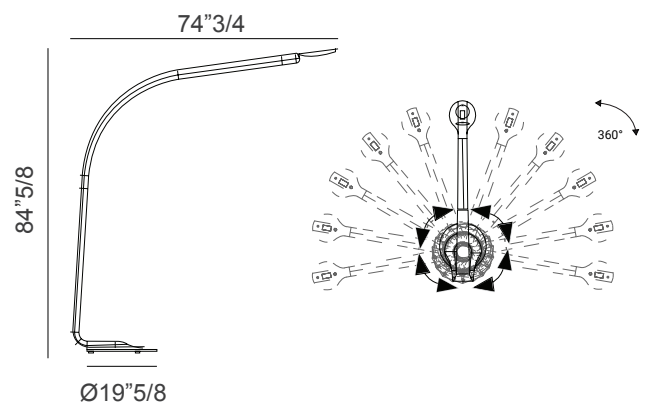

Taaac

Design: Umberto Asnago

Description

Floor lamp with base in embossed black metal and structure in glossy thermoplastic expansion white or black. 360° adjustable. Upper and lower separated LED lighting with remote control.

Large light source:

3W LED 3500 K - Direct +
25W LED 2900/5000 K - Indirect.
Made in Italy.

Dimensions

Large: 74"3/4W x 19"5/8D x 84"5/8H

Base: Ø19"5/8

Finishes and materials

Structure: Glossy thermoplastic expansion white or black.