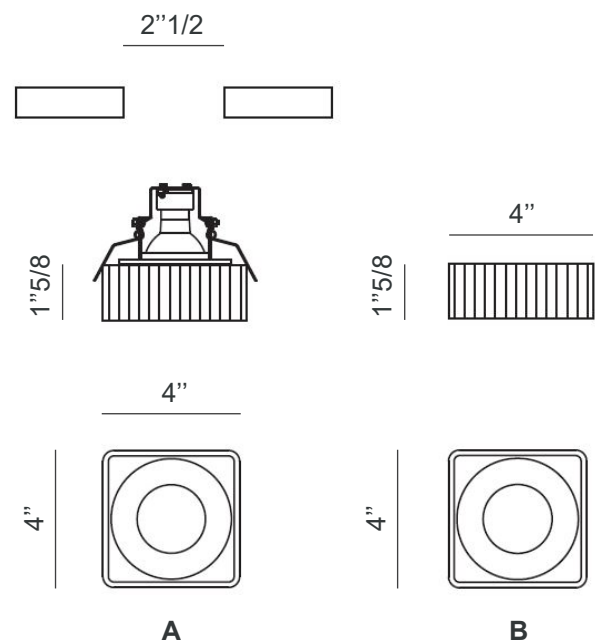

TR60PRIMULA	dimmable phase cut 60W transformer (*)
	CEDMWC00200	standard driver - Max 8W (*)

(For more specifications, please refer to "Finishes & Materials")