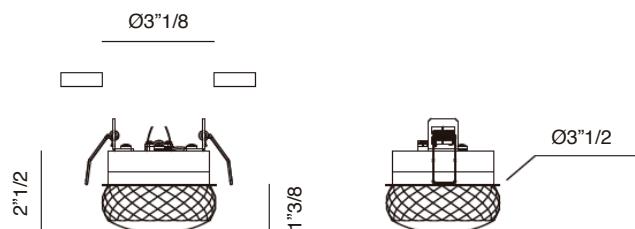

Fairy

Design: Manuel Vivian

Description

Recessed downlight with chrome aluminium frame and glass diffuser in crystal, amber or grey color.

Built-in Light source.

Dimensions:

Ø3"1/8 X 2"1/2H

LED model: LED 1 x 6.6W included, 2700°K, CRI80, 73.3lm/W source, warm white

LAMPS ARE INCLUDED

Finishes and materials

Frame: Chrome-plated aluminium.

Lampshade: Glass (Crystal, amber or grey)

Lamps are included.

For more specifications, please refer to "Finishes & Materials")

Ø3"1/2