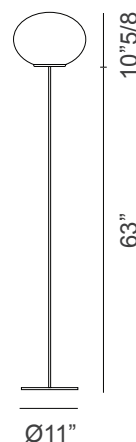

Lucciola

Description

Floor lamp with a refined oval, mouth-blown matt glass lampshade and a metal base and stem in satin nickel finish.
Made in Italy.

Light source options:

. E26 1 x 150W.

Dimmable lamp. Dimmer included (DIM 4).

Dimensions

Lucciola PT P: Ø11" x 73"5/8H

Lucciola PT M: Ø11" x 74"3/4H

Lucciola PT P

Lucciola PT M

Finishes and materials

Metal parts: Satin Nickel (NI).

Lampshade: Matt White (BC/ST) glass.