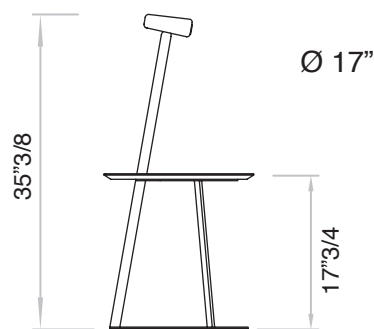

Albino Floor Lamp

Description

Powder-coated metal structure. Removable tray made from MDF, fully lacquered or lacquered with walnut veneered top.

LED torch that can be freely connected to the structure with neodymium magnet. Body of the torch made from high density expanded polyurethane, injection moulded and spray-painted. Protective cover of the torch made from powder-coated metal with aluminum plate containing circuit board. Torch powered by the mains or with rechargeable batteries (included).

Dimensions

Ø 17" x 35"3/8H
Table height: 17"3/4

Finishes and materials

Structure in: Powder-coated metal.

Try in mdf: Fully white/black lacquered or lacquered with walnut veneered top.

(For more specifications, please refer to "Finishes & Materials")