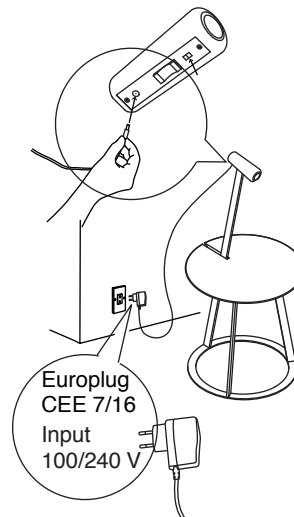

Albino Floor Lamp

Description

Powder-coated metal structure. Removable tray made from MDF, fully lacquered or lacquered with walnut veneered top.

LED torch that can be freely connected to the structure with neodymium magnet. Body of the torch made from high density expanded polyurethane, injection moulded and spray-painted. Protective cover of the torch made from powder-coated metal with aluminum plate containing circuit board. Torch powered by the mains or with rechargeable batteries (included).

Dimensions

Ø 17" x 35"3/8H
Table height: 17"3/4

Finishes and materials

Structure in: Powder-coated metal.

Try in mdf: Fully white/black lacquered or lacquered with walnut veneered top.

(For more specifications, please refer to "Finishes & Materials")