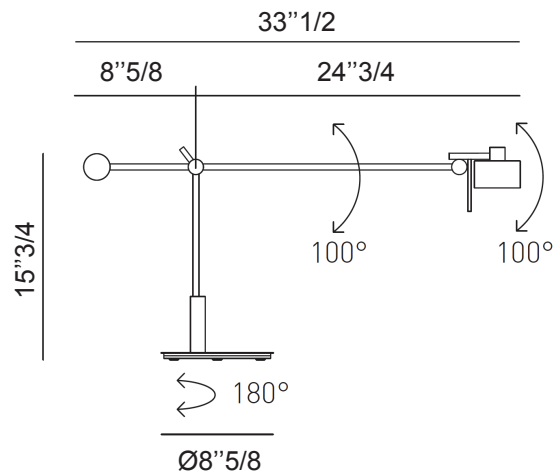

### Description

Table lamp made of metal with a chrome-plated finish.  
The direction of the light beam can be manually adjusted.  
Light source with G9 fitting.  
With dimmer.

### Dimensions

33"1/2W X 8"5/8D X 15"3/4H  
Base: Ø8"5/8

### Finishes and materials

**Metal:** Chrome-plated finish.

**Source:** G9 1 x Max 60W halogen